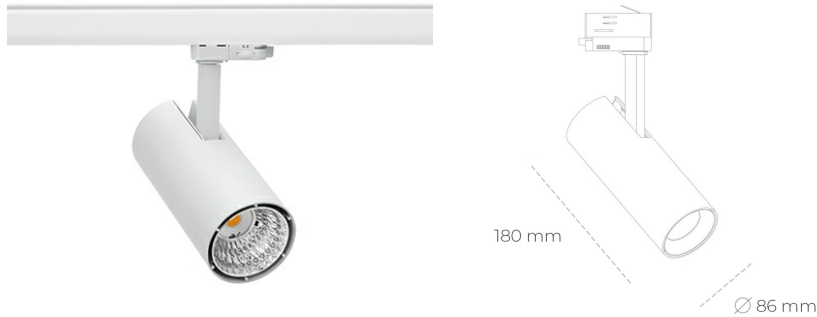

SPOTLIGHT LIDER D MINIS 820 14W 45° WHITE MEAT PINK ON/OFF

LED	COB
Light colour	2000 [K] MEAT PINK
CRI	80
Led chip flux	1253 [lm]
Luminous flux	1127 [lm]
System power	14 [W]
Luminaire Efficiency	81 [lm/W]
Beam angle	45°
Controller	ON/OFF
MacAdam	3 SDCM

Spotlight LED

Compact track mounted LED spotlight. Aluminium housing. Ceiling base installation possible. Available in white, black and grey. Any RAL palette colour available on enquiry. Reflector beams available: 15°, 23°, 38°, 45° and 60°. Maximum power is 23W.

LUMINAIRE

Weight	0,81 [kg]
Protection rating IP , IK , class	IP 20, IK 1,
Luminaire colour	WHITE
Cover	Plastic
Operating voltage	220-240V 50-60Hz

Note: All data are typical values. Tolerance of measurements +/-10% System features may change with product improvements due to technical advances.

OPTIONS

RAL colours on inquiry, honeycomb louver on inquiry , Casambi on inquiry, DALI on inquiry, Phase-cut dimming on inquiry.

Generated: 16.07.2024

+48 32 388 80 00

www.cora.pl
cora@cora.pl

Street: Ignatza Hakuby 18
41-914 Bytom, Polska