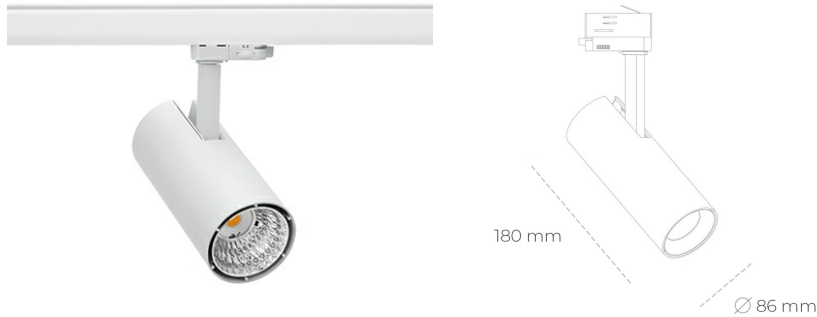

SPOTLIGHT LIDER D MINIS 820 23W 23° WHITE MEAT PINK ON/OFF

LED	COB
Light colour	2000 [K] MEAT PINK
CRI	80
Led chip flux	2013 [lm]
Luminous flux	1811 [lm]
System power	23 [W]
Luminaire Efficiency	79 [lm/W]
Beam angle	23°
Controller	ON/OFF
MacAdam	3 SDCM

Spotlight LED

Compact track mounted LED spotlight. Aluminium housing. Ceiling base installation possible. Available in white, black and grey. Any RAL palette colour available on enquiry. Reflector beams available: 15°, 23°, 38°, 45° and 60°. Maximum power is 23W.

LUMINAIRE

Weight	0,81 [kg]
Protection rating IP , IK , class	IP 20, IK 1,
Luminaire colour	WHITE
Cover	Plastic
Operating voltage	220-240V 50-60Hz

Note: All data are typical values. Tolerance of measurements +/-10% System features may change with product improvements due to technical advances.

OPTIONS

RAL colours on inquiry, honeycomb louver on inquiry , Casambi on inquiry, DALI on inquiry, Phase-cut dimming on inquiry.

Generated: 16.07.2024

+48 32 388 80 00

www.cora.pl
cora@cora.pl

Street: Ignatza Hakuby 18
41-914 Bytom, Polska