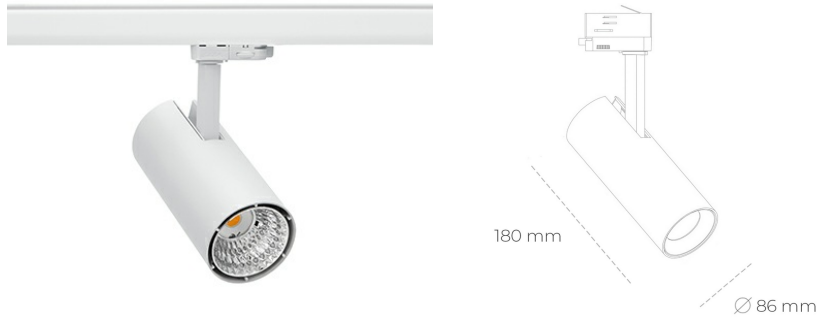

SPOTLIGHT LIDER D MINIS 940 19W 45° WHITE | ON/OFF

Article number: N006-K0003-RF940-H5-M45-ZE53_500-S2-AA3

LED	COB
Light colour	4000 [K]
CRI	90
Led chip flux	2416 [lm]
Luminous flux	2174 [lm]
System power	19 [W]
Luminaire Efficiency	114 [lm/W]
Beam angle	45°
Controller	ON/OFF
MacAdam	3 SDCM

Spotlight LED

Compact track mounted LED spotlight. Aluminium housing. Ceiling base installation possible. Available in white, black and grey. Any RAL palette colour available on enquiry. Reflector beams available: 15°, 23°, 38°, 45° and 60°. Maximum power is 23W.

LUMINAIRE

Weight	0,81 [kg]
Protection rating IP , IK , class	IP 20, IK 1,
Luminaire colour	WHITE
Cover	Plastic
Operating voltage	220-240V 50-60Hz

Note: All data are typical values. Tolerance of measurements +/-10% System features may change with product improvements due to technical advances.