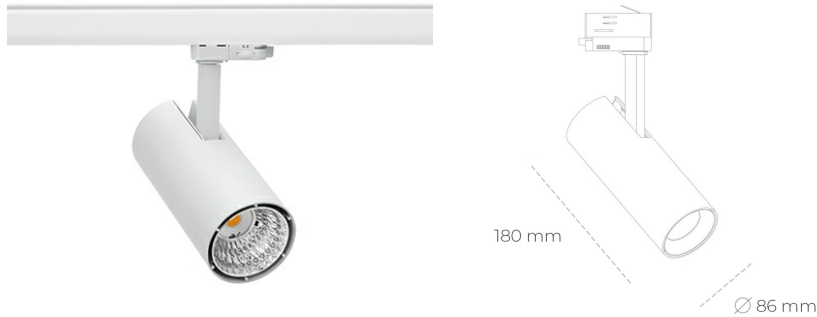

SPOTLIGHT LIDER D MINIS 940 25W 15° WHITE | ON/OFF

Article number: N006-K0003-RF940-H5-M15-ZE53_650-S2-AA3

LED	COB
Light colour	4000 [K]
CRI	90
Led chip flux	3141 [lm]
Luminous flux	2826 [lm]
System power	25 [W]
Luminaire Efficiency	113 [lm/W]
Beam angle	15°
Controller	ON/OFF
MacAdam	3 SDCM

Spotlight LED

Compact track mounted LED spotlight. Aluminium housing. Ceiling base installation possible. Available in white, black and grey. Any RAL palette colour available on enquiry. Reflector beams available: 15°, 23°, 38°, 45° and 60°. Maximum power is 23W.

LUMINAIRE

Weight	0,81 [kg]
Protection rating IP , IK , class	IP 20, IK 1,
Luminaire colour	WHITE
Cover	Plastic
Operating voltage	220-240V 50-60Hz

Note: All data are typical values. Tolerance of measurements +/-10% System features may change with product improvements due to technical advances.