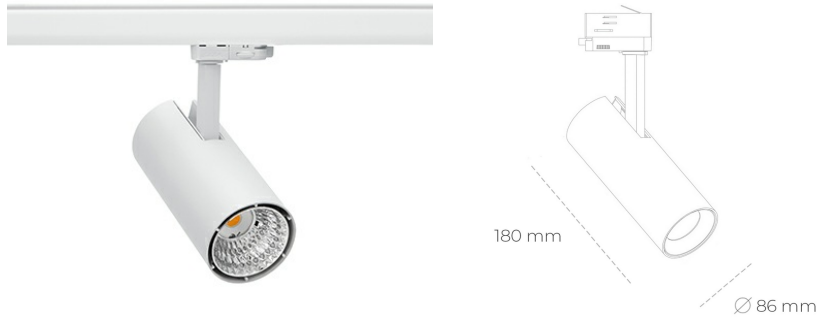

SPOTLIGHT LIDER D MINIS 840 27W 15° WHITE | ON/OFF

Article number: N006-K0003-RF840-H5-M15-ZE53_700-S2-AA3

LED	COB
Light colour	4000 [K]
CRI	80
Led chip flux	3974 [lm]
Luminous flux	3576 [lm]
System power	27 [W]
Luminaire Efficiency	132 [lm/W]
Beam angle	15°
Controller	ON/OFF
MacAdam	3 SDCM

Spotlight LED

Compact track mounted LED spotlight. Aluminium housing. Ceiling base installation possible. Available in white, black and grey. Any RAL palette colour available on enquiry. Reflector beams available: 15°, 23°, 38°, 45° and 60°. Maximum power is 23W.

LUMINAIRE

Weight	0,81 [kg]
Protection rating IP , IK , class	IP 20, IK 1,
Luminaire colour	WHITE
Cover	Plastic
Operating voltage	220-240V 50-60Hz

Note: All data are typical values. Tolerance of measurements +/-10% System features may change with product improvements due to technical advances.