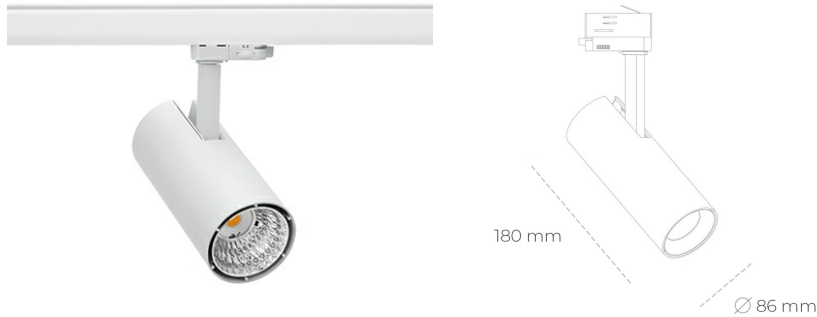

SPOTLIGHT LIDER D MINIS 830 21W 15° WHITE | ON/OFF

Article number: N006-K0003-RF830-H5-M15-ZE53_550-S2-AA3

LED	COB
Light colour	3000 [K]
CRI	80
Led chip flux	2994 [lm]
Luminous flux	2694 [lm]
System power	21 [W]
Luminaire Efficiency	128 [lm/W]
Beam angle	15°
Controller	ON/OFF
MacAdam	3 SDCM

Spotlight LED

Compact track mounted LED spotlight. Aluminium housing. Ceiling base installation possible. Available in white, black and grey. Any RAL palette colour available on enquiry. Reflector beams available: 15°, 23°, 38°, 45° and 60°. Maximum power is 23W.

LUMINAIRE

Weight	0,81 [kg]
Protection rating IP , IK , class	IP 20, IK 1,
Luminaire colour	WHITE
Cover	Plastic
Operating voltage	220-240V 50-60Hz

Note: All data are typical values. Tolerance of measurements +/-10% System features may change with product improvements due to technical advances.