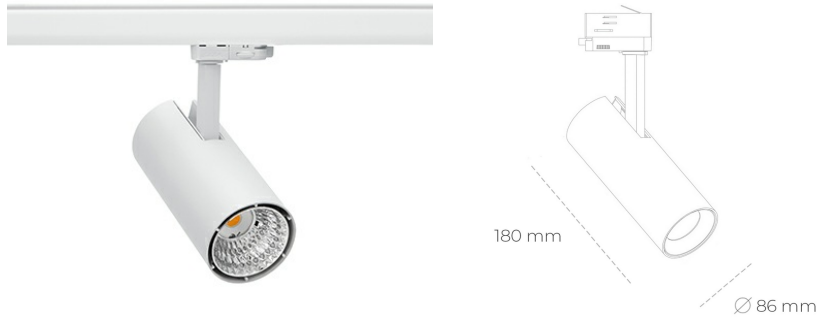

SPOTLIGHT LIDER D MINIS 940 14W 60° WHITE PREMIUM WHITE ON/OFF

Article number: N006-K0003-PW940-HA-M60-ZE53_350-S2-AA3

LED	COB
Light colour	4000 [K] PREMIUM WHITE
CRI	90
Led chip flux	1887 [lm]
Luminous flux	1698 [lm]
System power	14 [W]
Luminaire Efficiency	121 [lm/W]
Beam angle	60°
Controller	ON/OFF
MacAdam	3 SDCM

Spotlight LED

Compact track mounted LED spotlight. Aluminium housing. Ceiling base installation possible. Available in white, black and grey. Any RAL palette colour available on enquiry. Reflector beams available: 15°, 23°, 38°, 45° and 60°. Maximum power is 23W.

LUMINAIRE

Weight	0,81 [kg]
Protection rating IP , IK , class	IP 20, IK 1,
Luminaire colour	WHITE
Cover	Plastic
Operating voltage	220-240V 50-60Hz

Note: All data are typical values. Tolerance of measurements +/-10% System features may change with product improvements due to technical advances.