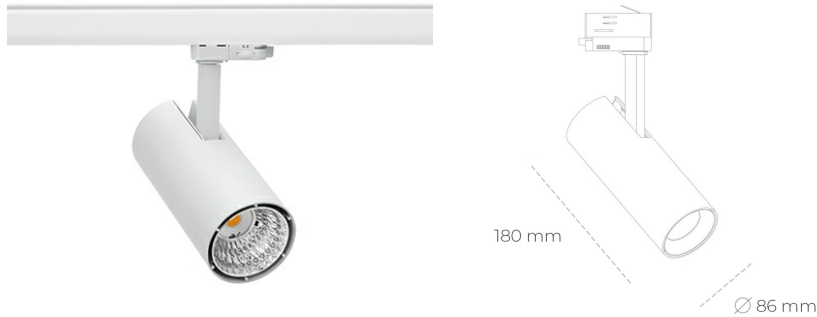

SPOTLIGHT LIDER D MINIS 930 11W 45° WHITE PREMIUM COLOR ON/OFF

Article number: N006-K0003-PC930-HA-M45-ZE63_250-S2-AA3

LED	COB
Light colour	3000 [K] PREMIUM COLOR
CRI	90
Led chip flux	1145 [lm]
Luminous flux	1030 [lm]
System power	11 [W]
Luminaire Efficiency	94 [lm/W]
Beam angle	45°
Controller	ON/OFF
MacAdam	3 SDCM

Spotlight LED

Compact track mounted LED spotlight. Aluminium housing. Ceiling base installation possible. Available in white, black and grey. Any RAL palette colour available on enquiry. Reflector beams available: 15°, 23°, 38°, 45° and 60°. Maximum power is 23W.

LUMINAIRE

Weight	0,81 [kg]
Protection rating IP , IK , class	IP 20, IK 1,
Luminaire colour	WHITE
Cover	Plastic
Operating voltage	220-240V 50-60Hz

Note: All data are typical values. Tolerance of measurements +/-10% System features may change with product improvements due to technical advances.