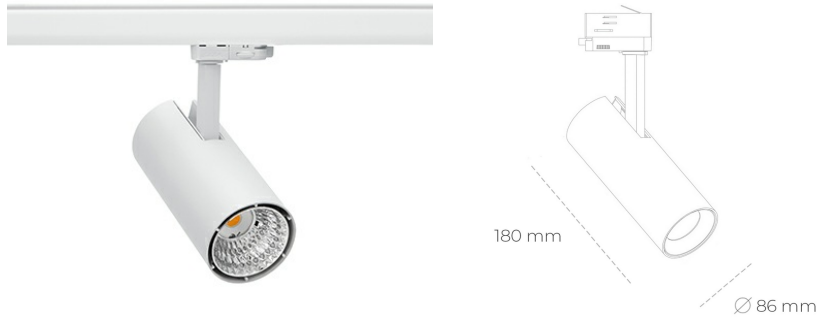

SPOTLIGHT LIDER D MINIS 930 27W 45° WHITE PREMIUM COLOR ON/OFF

Article number: N006-K0003-PC930-HA-M45-ZE53_700-S2-AA3

LED	COB
Light colour	3000 [K] PREMIUM COLOR
CRI	90
Led chip flux	2960 [lm]
Luminous flux	2664 [lm]
System power	27 [W]
Luminaire Efficiency	99 [lm/W]
Beam angle	45°
Controller	ON/OFF
MacAdam	3 SDCM

Spotlight LED

Compact track mounted LED spotlight. Aluminium housing. Ceiling base installation possible. Available in white, black and grey. Any RAL palette colour available on enquiry. Reflector beams available: 15°, 23°, 38°, 45° and 60°. Maximum power is 23W.

LUMINAIRE

Weight	0,81 [kg]
Protection rating IP , IK , class	IP 20, IK 1,
Luminaire colour	WHITE
Cover	Plastic
Operating voltage	220-240V 50-60Hz

Note: All data are typical values. Tolerance of measurements +/-10% System features may change with product improvements due to technical advances.