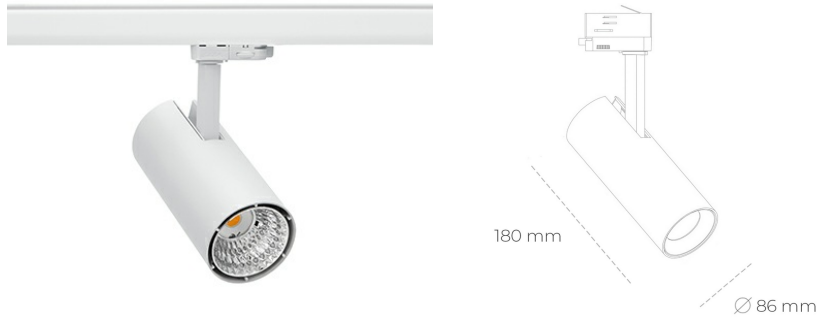

SPOTLIGHT LIDER D MINIS 930 14W 38° WHITE PREMIUM COLOR ON/OFF

LED	COB
Light colour	3000 [K] PREMIUM COLOR
CRI	90
Led chip flux	1583 [lm]
Luminous flux	1424 [lm]
System power	14 [W]
Luminaire Efficiency	102 [lm/W]
Beam angle	38°
Controller	ON/OFF
MacAdam	3 SDCM

Spotlight LED

Compact track mounted LED spotlight. Aluminium housing. Ceiling base installation possible. Available in white, black and grey. Any RAL palette colour available on enquiry. Reflector beams available: 15°, 23°, 38°, 45° and 60°. Maximum power is 23W.

LUMINAIRE

Weight	0,81 [kg]
Protection rating IP , IK , class	IP 20, IK 1,
Luminaire colour	WHITE
Cover	Plastic
Operating voltage	220-240V 50-60Hz

Note: All data are typical values. Tolerance of measurements +/-10% System features may change with product improvements due to technical advances.

OPTIONS

RAL colours on inquiry, honeycomb louver on inquiry , Casambi on inquiry, DALI on inquiry, Phase-cut dimming on inquiry.

Generated: 16.07.2024

+48 32 388 80 00

www.cora.pl
cora@cora.pl

Street: Ignatza Hakuby 18
41-914 Bytom, Polska