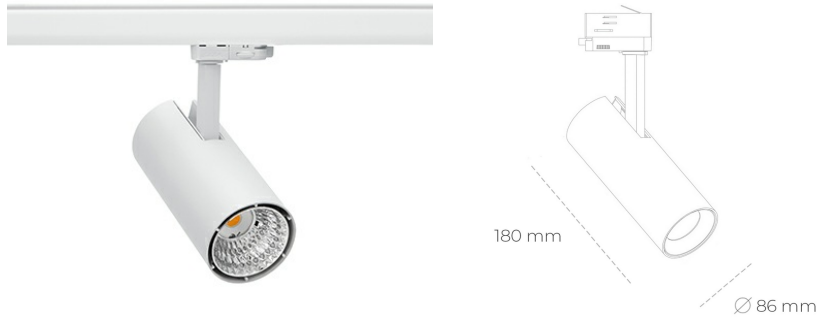

SPOTLIGHT LIDER D MINIS 930 25W 45° WHITE PREMIUM WHITE ON/OFF

Article number: N006-K0003-HE930-HA-M45-ZE53_650-S2-AA3

LED	COB
Light colour	3000 [K] PREMIUM WHITE
CRI	90
Led chip flux	3659 [lm]
Luminous flux	3293 [lm]
System power	25 [W]
Luminaire Efficiency	132 [lm/W]
Beam angle	45°
Controller	ON/OFF
MacAdam	3 SDCM

Spotlight LED

Compact track mounted LED spotlight. Aluminium housing. Ceiling base installation possible. Available in white, black and grey. Any RAL palette colour available on enquiry. Reflector beams available: 15°, 23°, 38°, 45° and 60°. Maximum power is 23W.

LUMINAIRE

Weight	0,81 [kg]
Protection rating IP , IK , class	IP 20, IK 1,
Luminaire colour	WHITE
Cover	Plastic
Operating voltage	220-240V 50-60Hz

Note: All data are typical values. Tolerance of measurements +/-10% System features may change with product improvements due to technical advances.