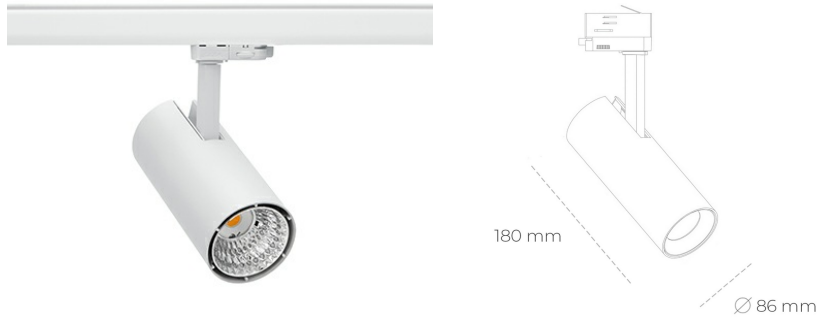

SPOTLIGHT LIDER D MINIS 930 20W 45° WHITE PREMIUM WHITE ON/OFF

Article number: N006-K0003-HE930-HA-M45-ZE53_500-S2-AA3

LED	COB
Light colour	3000 [K] PREMIUM WHITE
CRI	90
Led chip flux	2880 [lm]
Luminous flux	2592 [lm]
System power	20 [W]
Luminaire Efficiency	130 [lm/W]
Beam angle	45°
Controller	ON/OFF
MacAdam	3 SDCM

Spotlight LED

Compact track mounted LED spotlight. Aluminium housing. Ceiling base installation possible. Available in white, black and grey. Any RAL palette colour available on enquiry. Reflector beams available: 15°, 23°, 38°, 45° and 60°. Maximum power is 23W.

LUMINAIRE

Weight	0,81 [kg]
Protection rating IP , IK , class	IP 20, IK 1,
Luminaire colour	WHITE
Cover	Plastic
Operating voltage	220-240V 50-60Hz

Note: All data are typical values. Tolerance of measurements +/-10% System features may change with product improvements due to technical advances.