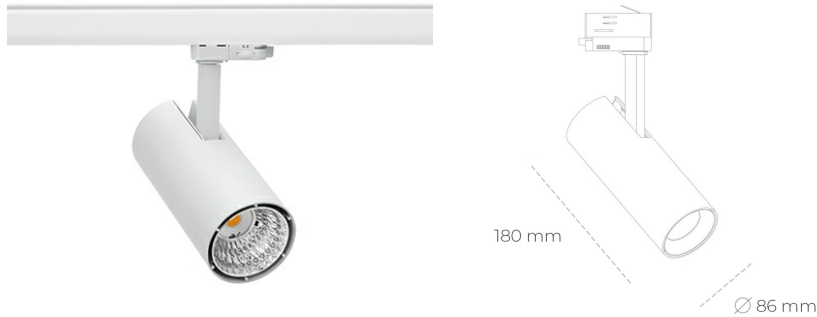

SPOTLIGHT LIDER D MINIS 930 21W 38° WHITE PREMIUM WHITE ON/OFF

Article number: N006-K0003-HE930-HA-M38-ZE53_550-S2-AA3

LED	COB
Light colour	3000 [K] PREMIUM WHITE
CRI	90
Led chip flux	3143 [lm]
Luminous flux	2828 [lm]
System power	21 [W]
Luminaire Efficiency	135 [lm/W]
Beam angle	38°
Controller	ON/OFF
MacAdam	3 SDCM

Spotlight LED

Compact track mounted LED spotlight. Aluminium housing. Ceiling base installation possible. Available in white, black and grey. Any RAL palette colour available on enquiry. Reflector beams available: 15°, 23°, 38°, 45° and 60°. Maximum power is 23W.

LUMINAIRE

Weight	0,81 [kg]
Protection rating IP , IK , class	IP 20, IK 1,
Luminaire colour	WHITE
Cover	Plastic
Operating voltage	220-240V 50-60Hz

Note: All data are typical values. Tolerance of measurements +/-10% System features may change with product improvements due to technical advances.