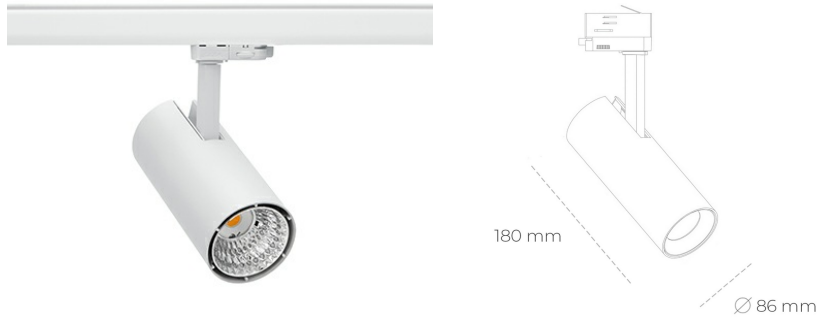

SPOTLIGHT LIDER D MINIS 957 27W 45° WHITE SPECIAL ON/OFF

Article number: N006-K0003-CC957-H5-M45-ZE53_700-S2-AA3

LED	COB
Light colour	5700 [K] SPECIAL
CRI	90
Led chip flux	3484 [lm]
Luminous flux	3135 [lm]
System power	27 [W]
Luminaire Efficiency	116 [lm/W]
Beam angle	45°
Controller	ON/OFF
MacAdam	3 SDCM

Spotlight LED

Compact track mounted LED spotlight. Aluminium housing. Ceiling base installation possible. Available in white, black and grey. Any RAL palette colour available on enquiry. Reflector beams available: 15°, 23°, 38°, 45° and 60°. Maximum power is 23W.

LUMINAIRE

Weight	0,81 [kg]
Protection rating IP , IK , class	IP 20, IK 1,
Luminaire colour	WHITE
Cover	Plastic
Operating voltage	220-240V 50-60Hz

Note: All data are typical values. Tolerance of measurements +/-10% System features may change with product improvements due to technical advances.