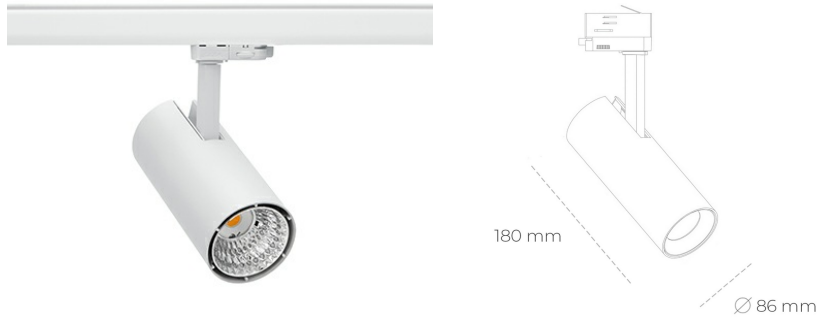

SPOTLIGHT LIDER D MINIS 957 21W 45° WHITE SPECIAL ON/OFF

Article number: N006-K0003-CC957-H5-M45-ZE53_550-S2-AA3

LED	COB
Light colour	5700 [K] SPECIAL
CRI	90
Led chip flux	2788 [lm]
Luminous flux	2509 [lm]
System power	21 [W]
Luminaire Efficiency	119 [lm/W]
Beam angle	45°
Controller	ON/OFF
MacAdam	3 SDCM

Spotlight LED

Compact track mounted LED spotlight. Aluminium housing. Ceiling base installation possible. Available in white, black and grey. Any RAL palette colour available on enquiry. Reflector beams available: 15°, 23°, 38°, 45° and 60°. Maximum power is 23W.

LUMINAIRE

Weight	0,81 [kg]
Protection rating IP , IK , class	IP 20, IK 1,
Luminaire colour	WHITE
Cover	Plastic
Operating voltage	220-240V 50-60Hz

Note: All data are typical values. Tolerance of measurements +/-10% System features may change with product improvements due to technical advances.