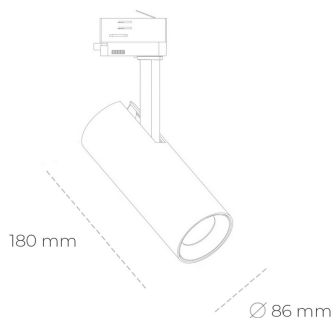

SPOTLIGHT LIDER D MINIS 940 14W 38° WHITE HI EFFICIENT ON/OFF

LED	COB
Light colour	4000 [K] HI EFFICIENT
CRI	90
Led chip flux	2260 [lm]
Luminous flux	2034 [lm]
System power	14 [W]
Luminaire Efficiency	145 [lm/W]
Beam angle	38°
Controller	ON/OFF
MacAdam	3 SDCM

Spotlight LED

Compact track mounted LED spotlight. Aluminium housing. Ceiling base installation possible. Available in white, black and grey. Any RAL palette colour available on enquiry. Reflector beams available: 15°, 23°, 38°, 45° and 60°. Maximum power is 23W.

LUMINAIRE

Weight	0,81 [kg]
Protection rating IP , IK , class	IP 20, IK 1,
Luminaire colour	WHITE
Cover	Plastic
Operating voltage	220-240V 50-60Hz

Note: All data are typical values. Tolerance of measurements +/-10% System features may change with product improvements due to technical advances.

OPTIONS

RAL colours on inquiry, honeycomb louver on inquiry , Casambi on inquiry, DALI on inquiry, Phase-cut dimming on inquiry.

Generated: 16.07.2024

+48 32 388 80 00

www.cora.pl
cora@cora.pl

Street: Ignatza Hakuby 18
41-914 Bytom, Polska