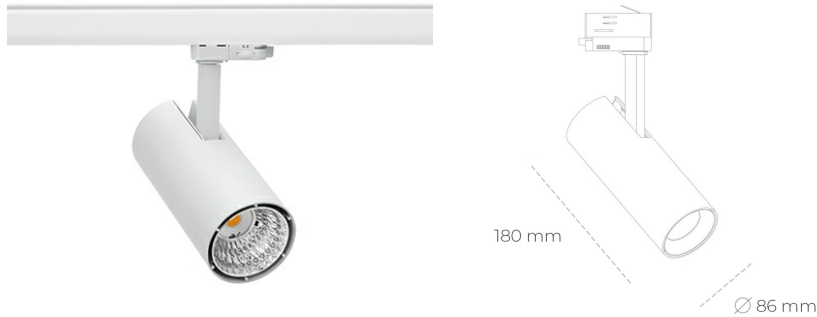

SPOTLIGHT LIDER D MINIS 940 25W 15° WHITE HI EFFICIENT ON/OFF

Article number: N006-K0003-BB940-H5-M15-ZE53_650-S2-AA3

| | |
|----------------------|-----------------------|
| LED | COB |
| Light colour | 4000 [K] HI EFFICIENT |
| CRI | 90 |
| Led chip flux | 4090 [lm] |
| Luminous flux | 3681 [lm] |
| System power | 25 [W] |
| Luminaire Efficiency | 147 [lm/W] |
| Beam angle | 15° |
| Controller | ON/OFF |
| MacAdam | 3 SDCM |

Spotlight LED

Compact track mounted LED spotlight. Aluminium housing. Ceiling base installation possible. Available in white, black and grey. Any RAL palette colour available on enquiry. Reflector beams available: 15°, 23°, 38°, 45° and 60°. Maximum power is 23W.

LUMINAIRE

| | |
|-----------------------------------|------------------|
| Weight | 0,81 [kg] |
| Protection rating IP , IK , class | IP 20, IK 1, |
| Luminaire colour | WHITE |
| Cover | Plastic |
| Operating voltage | 220-240V 50-60Hz |