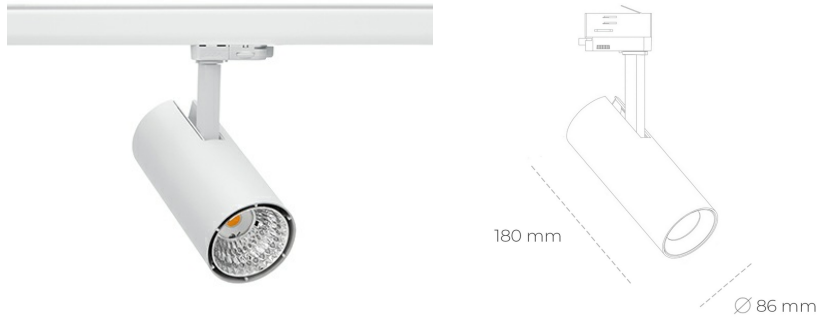

SPOTLIGHT LIDER D MINIS 935 25W 45° WHITE HI EFFICIENT ON/OFF

Article number: N006-K0003-BB935-H5-M45-ZE53_650-S2-AA3

LED	COB
Light colour	3500 [K] HI EFFICIENT
CRI	90
Led chip flux	3904 [lm]
Luminous flux	3513 [lm]
System power	25 [W]
Luminaire Efficiency	141 [lm/W]
Beam angle	45°
Controller	ON/OFF
MacAdam	3 SDCM

Spotlight LED

Compact track mounted LED spotlight. Aluminium housing. Ceiling base installation possible. Available in white, black and grey. Any RAL palette colour available on enquiry. Reflector beams available: 15°, 23°, 38°, 45° and 60°. Maximum power is 23W.

LUMINAIRE

Weight	0,81 [kg]
Protection rating IP , IK , class	IP 20, IK 1,
Luminaire colour	WHITE
Cover	Plastic
Operating voltage	220-240V 50-60Hz

Note: All data are typical values. Tolerance of measurements +/-10% System features may change with product improvements due to technical advances.