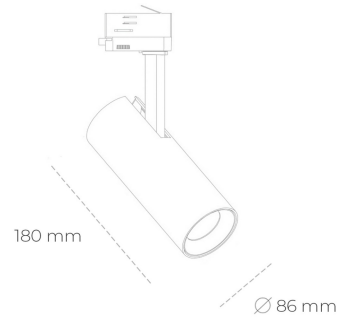

SPOTLIGHT LIDER D MINIS 820 27W 38° BLACK MEAT PINK ON/OFF

Article number: N006-K0002-VE820-H5-M38-ZE52_700-S2-AA2

LED	COB
Light colour	2000 [K] MEAT PINK
CRI	80
Led chip flux	2349 [lm]
Luminous flux	2114 [lm]
System power	27 [W]
Luminaire Efficiency	78 [lm/W]
Beam angle	38°
Controller	ON/OFF
MacAdam	3 SDCM

Spotlight LED

Compact track mounted LED spotlight. Aluminium housing. Ceiling base installation possible. Available in white, black and grey. Any RAL palette colour available on enquiry. Reflector beams available: 15°, 23°, 38°, 45° and 60°. Maximum power is 23W.

LUMINAIRE

Weight	0,81 [kg]
Protection rating IP , IK , class	IP 20, IK 1,
Luminaire colour	BLACK
Cover	Plastic
Operating voltage	220-240V 50-60Hz

Note: All data are typical values. Tolerance of measurements +/-10% System features may change with product improvements due to technical advances.