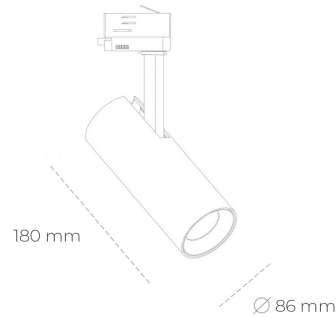

## SPOTLIGHT LIDER D MINIS 820 10W 23° BLACK MEAT PINK ON/OFF

Article number: N006-K0002-VE820-H5-M23-ZE62\_250-S2-AA2

LED	COB
Light colour	2000 [K] MEAT PINK
CRI	80
Led chip flux	895 [lm]
Luminous flux	805 [lm]
System power	10 [W]
Luminaire Efficiency	81 [lm/W]
Beam angle	23°
Controller	ON/OFF
MacAdam	3 SDCM

### Spotlight LED

Compact track mounted LED spotlight. Aluminium housing. Ceiling base installation possible. Available in white, black and grey. Any RAL palette colour available on enquiry. Reflector beams available: 15°, 23°, 38°, 45° and 60°. Maximum power is 23W.

### LUMINAIRE

Weight	0,81 [kg]
Protection rating IP , IK , class	IP 20, IK 1,
Luminaire colour	BLACK
Cover	Plastic
Operating voltage	220-240V 50-60Hz

Note: All data are typical values. Tolerance of measurements +/-10% System features may change with product improvements due to technical advances.