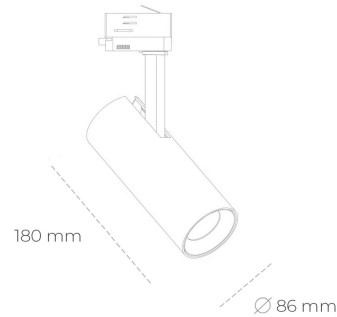

SPOTLIGHT LIDER D MINIS 940 27W 23° BLACK | ON/OFF

Article number: N006-K0002-RF940-H5-M23-ZE52_700-S2-AA2

LED	COB
Light colour	4000 [K]
CRI	90
Led chip flux	3383 [lm]
Luminous flux	3044 [lm]
System power	27 [W]
Luminaire Efficiency	113 [lm/W]
Beam angle	23°
Controller	ON/OFF
MacAdam	3 SDCM

Spotlight LED

Compact track mounted LED spotlight. Aluminium housing. Ceiling base installation possible. Available in white, black and grey. Any RAL palette colour available on enquiry. Reflector beams available: 15°, 23°, 38°, 45° and 60°. Maximum power is 23W.

LUMINAIRE

Weight	0,81 [kg]
Protection rating IP , IK , class	IP 20, IK 1,
Luminaire colour	BLACK
Cover	Plastic
Operating voltage	220-240V 50-60Hz

Note: All data are typical values. Tolerance of measurements +/-10% System features may change with product improvements due to technical advances.