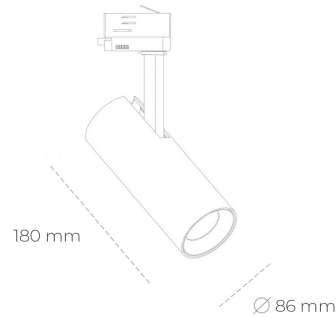

## SPOTLIGHT LIDER D MINIS 930 25W 38° BLACK | ON/OFF

Article number: N006-K0002-RF930-H5-M38-ZE52\_650-S2-AA2

LED	COB
Light colour	3000 [K]
CRI	90
Led chip flux	2997 [lm]
Luminous flux	2697 [lm]
System power	25 [W]
Luminaire Efficiency	108 [lm/W]
Beam angle	38°
Controller	ON/OFF
MacAdam	3 SDCM

### Spotlight LED

Compact track mounted LED spotlight. Aluminium housing. Ceiling base installation possible. Available in white, black and grey. Any RAL palette colour available on enquiry. Reflector beams available: 15°, 23°, 38°, 45° and 60°. Maximum power is 23W.

### LUMINAIRE

Weight	0,81 [kg]
Protection rating IP , IK , class	IP 20, IK 1,
Luminaire colour	BLACK
Cover	Plastic
Operating voltage	220-240V 50-60Hz

Note: All data are typical values. Tolerance of measurements +/-10% System features may change with product improvements due to technical advances.