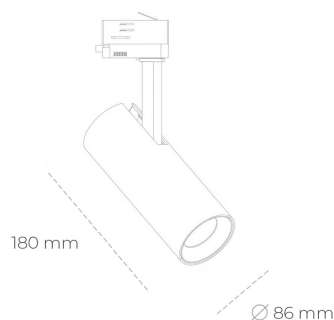

SPOTLIGHT LIDER D MINIS 850 10W 45° BLACK | ON/OFF

Article number: N006-K0002-RF850-H5-M45-ZE62_250-S2-AA2

LED	COB
Light colour	5000 [K]
CRI	80
Led chip flux	1447 [lm]
Luminous flux	1302 [lm]
System power	10 [W]
Luminaire Efficiency	130 [lm/W]
Beam angle	45°
Controller	ON/OFF
MacAdam	3 SDCM

Spotlight LED

Compact track mounted LED spotlight. Aluminium housing. Ceiling base installation possible. Available in white, black and grey. Any RAL palette colour available on enquiry. Reflector beams available: 15°, 23°, 38°, 45° and 60°. Maximum power is 23W.

LUMINAIRE

Weight	0,81 [kg]
Protection rating IP , IK , class	IP 20, IK 1,
Luminaire colour	BLACK
Cover	Plastic
Operating voltage	220-240V 50-60Hz

Note: All data are typical values. Tolerance of measurements +/-10% System features may change with product improvements due to technical advances.