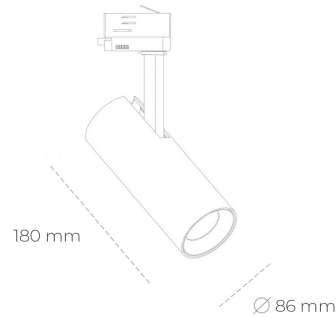

## SPOTLIGHT LIDER D MINIS 840 27W 45° BLACK | ON/OFF

Article number: N006-K0002-RF840-H5-M45-ZE52\_700-S2-AA2

LED	COB
Light colour	4000 [K]
CRI	80
Led chip flux	3974 [lm]
Luminous flux	3576 [lm]
System power	27 [W]
Luminaire Efficiency	132 [lm/W]
Beam angle	45°
Controller	ON/OFF
MacAdam	3 SDCM

### Spotlight LED

Compact track mounted LED spotlight. Aluminium housing. Ceiling base installation possible. Available in white, black and grey. Any RAL palette colour available on enquiry. Reflector beams available: 15°, 23°, 38°, 45° and 60°. Maximum power is 23W.

### LUMINAIRE

Weight	0,81 [kg]
Protection rating IP , IK , class	IP 20, IK 1,
Luminaire colour	BLACK
Cover	Plastic
Operating voltage	220-240V 50-60Hz

Note: All data are typical values. Tolerance of measurements +/-10% System features may change with product improvements due to technical advances.