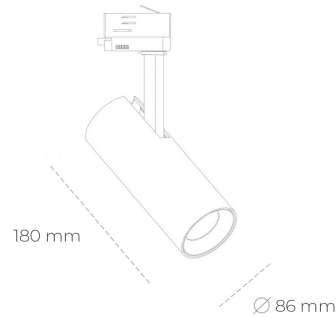

SPOTLIGHT LIDER D MINIS 940 23W 60° BLACK PREMIUM WHITE ON/OFF

Article number: N006-K0002-PW940-HA-M60-ZE52_600-S2-AA2

LED	COB
Light colour	4000 [K] PREMIUM WHITE
CRI	90
Led chip flux	3157 [lm]
Luminous flux	2841 [lm]
System power	23 [W]
Luminaire Efficiency	124 [lm/W]
Beam angle	60°
Controller	ON/OFF
MacAdam	3 SDCM

Spotlight LED

Compact track mounted LED spotlight. Aluminium housing. Ceiling base installation possible. Available in white, black and grey. Any RAL palette colour available on enquiry. Reflector beams available: 15°, 23°, 38°, 45° and 60°. Maximum power is 23W.

LUMINAIRE

Weight	0,81 [kg]
Protection rating IP , IK , class	IP 20, IK 1,
Luminaire colour	BLACK
Cover	Plastic
Operating voltage	220-240V 50-60Hz

Note: All data are typical values. Tolerance of measurements +/-10% System features may change with product improvements due to technical advances.