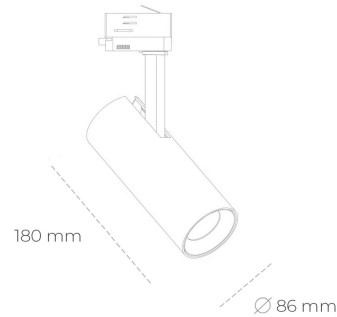

SPOTLIGHT LIDER D MINIS 940 11W 23° BLACK PREMIUM WHITE ON/OFF

LED	COB
Light colour	4000 [K] PREMIUM WHITE
CRI	90
Led chip flux	1343 [lm]
Luminous flux	1208 [lm]
System power	11 [W]
Luminaire Efficiency	110 [lm/W]
Beam angle	23°
Controller	ON/OFF
MacAdam	3 SDCM

Spotlight LED

Compact track mounted LED spotlight. Aluminium housing. Ceiling base installation possible. Available in white, black and grey. Any RAL palette colour available on enquiry. Reflector beams available: 15°, 23°, 38°, 45° and 60°. Maximum power is 23W.

LUMINAIRE

Weight	0,81 [kg]
Protection rating IP , IK , class	IP 20, IK 1,
Luminaire colour	BLACK
Cover	Plastic
Operating voltage	220-240V 50-60Hz

Note: All data are typical values. Tolerance of measurements +/-10% System features may change with product improvements due to technical advances.

OPTIONS

RAL colours on inquiry, honeycomb louver on inquiry , Casambi on inquiry, DALI on inquiry, Phase-cut dimming on inquiry.

Generated: 16.07.2024

+48 32 388 80 00

www.cora.pl
cora@cora.pl

Street: Ignatza Hakuby 18
41-914 Bytom, Polska