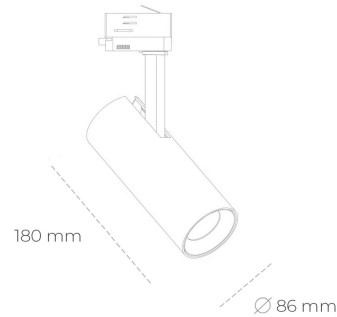

# SPOTLIGHT LIDER D MINIS 935 23W 38° BLACK PREMIUM WHITE ON/OFF

Article number: N006-K0002-HE935-HA-M38-ZE52\_600-S2-AA2

|                      |                        |
|----------------------|------------------------|
| LED                  | COB                    |
| Light colour         | 3500 [K] PREMIUM WHITE |
| CRI                  | 90                     |
| Led chip flux        | 3513 [lm]              |
| Luminous flux        | 3161 [lm]              |
| System power         | 23 [W]                 |
| Luminaire Efficiency | 137 [lm/W]             |
| Beam angle           | 38°                    |
| Controller           | ON/OFF                 |
| MacAdam              | 3 SDCM                 |

### Spotlight LED

Compact track mounted LED spotlight. Aluminium housing. Ceiling base installation possible. Available in white, black and grey. Any RAL palette colour available on enquiry. Reflector beams available: 15°, 23°, 38°, 45° and 60°. Maximum power is 23W.

### LUMINAIRE

|                                   |                  |
|-----------------------------------|------------------|
| Weight                            | 0,81 [kg]        |
| Protection rating IP , IK , class | IP 20, IK 1,     |
| Luminaire colour                  | BLACK            |
| Cover                             | Plastic          |
| Operating voltage                 | 220-240V 50-60Hz |