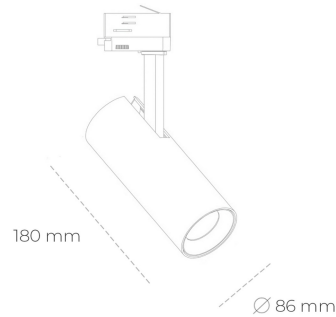

SPOTLIGHT LIDER D MINIS 930 23W 60° BLACK PREMIUM WHITE ON/OFF

LED	COB
Light colour	3000 [K] PREMIUM WHITE
CRI	90
Led chip flux	3403 [lm]
Luminous flux	3062 [lm]
System power	23 [W]
Luminaire Efficiency	133 [lm/W]
Beam angle	60°
Controller	ON/OFF
MacAdam	3 SDCM

Spotlight LED

Compact track mounted LED spotlight. Aluminium housing. Ceiling base installation possible. Available in white, black and grey. Any RAL palette colour available on enquiry. Reflector beams available: 15°, 23°, 38°, 45° and 60°. Maximum power is 23W.

LUMINAIRE

Weight	0,81 [kg]
Protection rating IP , IK , class	IP 20, IK 1,
Luminaire colour	BLACK
Cover	Plastic
Operating voltage	220-240V 50-60Hz

Note: All data are typical values. Tolerance of measurements +/-10% System features may change with product improvements due to technical advances.

OPTIONS

RAL colours on inquiry, honeycomb louver on inquiry , Casambi on inquiry, DALI on inquiry, Phase-cut dimming on inquiry.

Generated: 16.07.2024

+48 32 388 80 00

www.cora.pl
cora@cora.pl

Street: Ignatza Hakuby 18
41-914 Bytom, Polska