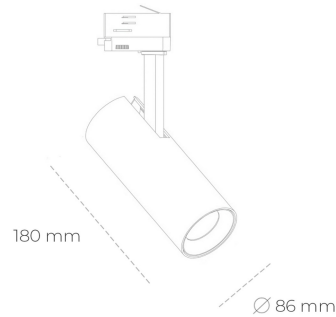

SPOTLIGHT LIDER D MINIS 930 11W 45° BLACK PREMIUM WHITE ON/OFF

Article number: N006-K0002-HE930-HA-M45-ZE62_250-S2-AA2

LED	COB
Light colour	3000 [K] PREMIUM WHITE
CRI	90
Led chip flux	1497 [lm]
Luminous flux	1347 [lm]
System power	11 [W]
Luminaire Efficiency	122 [lm/W]
Beam angle	45°
Controller	ON/OFF
MacAdam	3 SDCM

Spotlight LED

Compact track mounted LED spotlight. Aluminium housing. Ceiling base installation possible. Available in white, black and grey. Any RAL palette colour available on enquiry. Reflector beams available: 15°, 23°, 38°, 45° and 60°. Maximum power is 23W.

LUMINAIRE

Weight	0,81 [kg]
Protection rating IP , IK , class	IP 20, IK 1,
Luminaire colour	BLACK
Cover	Plastic
Operating voltage	220-240V 50-60Hz

Note: All data are typical values. Tolerance of measurements +/-10% System features may change with product improvements due to technical advances.