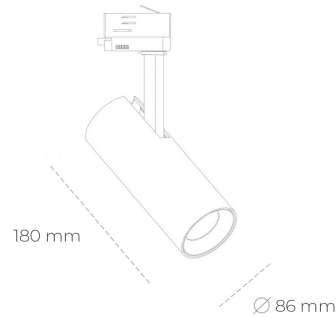

## SPOTLIGHT LIDER D MINIS 930 25W 15° BLACK PREMIUM WHITE ON/OFF

Article number: N006-K0002-HE930-HA-M15-ZE52\_650-S2-AA2

|                      |                        |
|----------------------|------------------------|
| LED                  | COB                    |
| Light colour         | 3000 [K] PREMIUM WHITE |
| CRI                  | 90                     |
| Led chip flux        | 3659 [lm]              |
| Luminous flux        | 3293 [lm]              |
| System power         | 25 [W]                 |
| Luminaire Efficiency | 132 [lm/W]             |
| Beam angle           | 15°                    |
| Controller           | ON/OFF                 |
| MacAdam              | 3 SDCM                 |

### Spotlight LED

Compact track mounted LED spotlight. Aluminium housing. Ceiling base installation possible. Available in white, black and grey. Any RAL palette colour available on enquiry. Reflector beams available: 15°, 23°, 38°, 45° and 60°. Maximum power is 23W.

### LUMINAIRE

|                                   |                  |
|-----------------------------------|------------------|
| Weight                            | 0,81 [kg]        |
| Protection rating IP , IK , class | IP 20, IK 1,     |
| Luminaire colour                  | BLACK            |
| Cover                             | Plastic          |
| Operating voltage                 | 220-240V 50-60Hz |