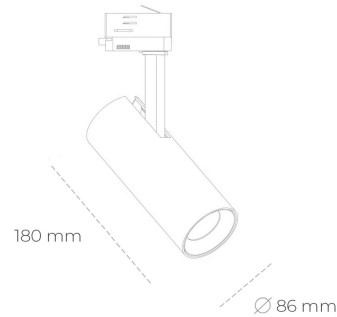

SPOTLIGHT LIDER D MINIS 942 10W 38° BLACK MEAT WHITE ON/OFF

Article number: N006-K0002-CC942-H5-M38-ZE62_250-S2-AA2

LED	COB
Light colour	4200 [K] MEAT WHITE
CRI	90
Led chip flux	1023 [lm]
Luminous flux	920 [lm]
System power	10 [W]
Luminaire Efficiency	92 [lm/W]
Beam angle	38°
Controller	ON/OFF
MacAdam	3 SDCM

Spotlight LED

Compact track mounted LED spotlight. Aluminium housing. Ceiling base installation possible. Available in white, black and grey. Any RAL palette colour available on enquiry. Reflector beams available: 15°, 23°, 38°, 45° and 60°. Maximum power is 23W.

LUMINAIRE

Weight	0,81 [kg]
Protection rating IP , IK , class	IP 20, IK 1,
Luminaire colour	BLACK
Cover	Plastic
Operating voltage	220-240V 50-60Hz

Note: All data are typical values. Tolerance of measurements +/-10% System features may change with product improvements due to technical advances.