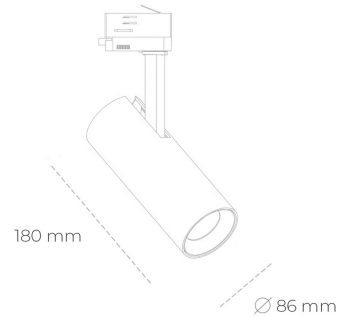

SPOTLIGHT LIDER D MINIS 940 25W 45° BLACK HI EFFICIENT ON/OFF

Article number: N006-K0002-BB940-H5-M45-ZE52_650-S2-AA2

LED	COB
Light colour	4000 [K] HI EFFICIENT
CRI	90
Led chip flux	4090 [lm]
Luminous flux	3681 [lm]
System power	25 [W]
Luminaire Efficiency	147 [lm/W]
Beam angle	45°
Controller	ON/OFF
MacAdam	3 SDCM

Spotlight LED

Compact track mounted LED spotlight. Aluminium housing. Ceiling base installation possible. Available in white, black and grey. Any RAL palette colour available on enquiry. Reflector beams available: 15°, 23°, 38°, 45° and 60°. Maximum power is 23W.

LUMINAIRE

Weight	0,81 [kg]
Protection rating IP , IK , class	IP 20, IK 1,
Luminaire colour	BLACK
Cover	Plastic
Operating voltage	220-240V 50-60Hz

Note: All data are typical values. Tolerance of measurements +/-10% System features may change with product improvements due to technical advances.