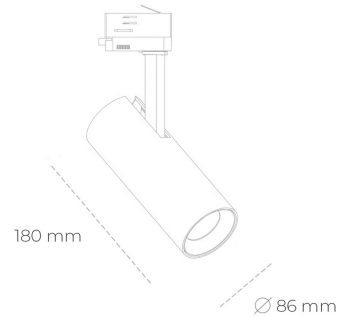

## SPOTLIGHT LIDER D MINIS 935 21W 15° BLACK HI EFFICIENT ON/OFF

Article number: N006-K0002-BB935-H5-M15-ZE52\_550-S2-AA2

|                      |                       |
|----------------------|-----------------------|
| LED                  | COB                   |
| Light colour         | 3500 [K] HI EFFICIENT |
| CRI                  | 90                    |
| Led chip flux        | 3341 [lm]             |
| Luminous flux        | 3006 [lm]             |
| System power         | 21 [W]                |
| Luminaire Efficiency | 143 [lm/W]            |
| Beam angle           | 15°                   |
| Controller           | ON/OFF                |
| MacAdam              | 3 SDCM                |

### Spotlight LED

Compact track mounted LED spotlight. Aluminium housing. Ceiling base installation possible. Available in white, black and grey. Any RAL palette colour available on enquiry. Reflector beams available: 15°, 23°, 38°, 45° and 60°. Maximum power is 23W.

### LUMINAIRE

|                                   |                  |
|-----------------------------------|------------------|
| Weight                            | 0,81 [kg]        |
| Protection rating IP , IK , class | IP 20, IK 1,     |
| Luminaire colour                  | BLACK            |
| Cover                             | Plastic          |
| Operating voltage                 | 220-240V 50-60Hz |