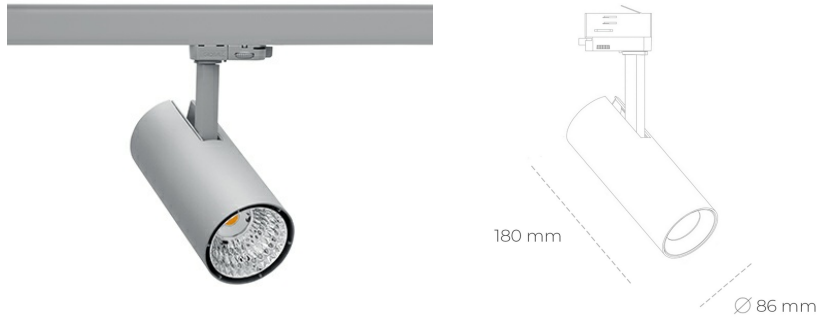

## SPOTLIGHT LIDER D MINIS 825 21W 45° GREY BREAD ON/OFF

Article number: N006-K0001-VF825-H5-M45-ZE51\_550-S2-AA1

LED	COB
Light colour	2500 [K] BREAD
CRI	80
Led chip flux	2574 [lm]
Luminous flux	2316 [lm]
System power	21 [W]
Luminaire Efficiency	110 [lm/W]
Beam angle	45°
Controller	ON/OFF
MacAdam	3 SDCM

### Spotlight LED

Compact track mounted LED spotlight. Aluminium housing. Ceiling base installation possible. Available in white, black and grey. Any RAL palette colour available on enquiry. Reflector beams available: 15°, 23°, 38°, 45° and 60°. Maximum power is 23W.

### LUMINAIRE

Weight	0,81 [kg]
Protection rating IP , IK , class	IP 20, IK 1,
Luminaire colour	GREY
Cover	Plastic
Operating voltage	220-240V 50-60Hz

Note: All data are typical values. Tolerance of measurements +/-10% System features may change with product improvements due to technical advances.