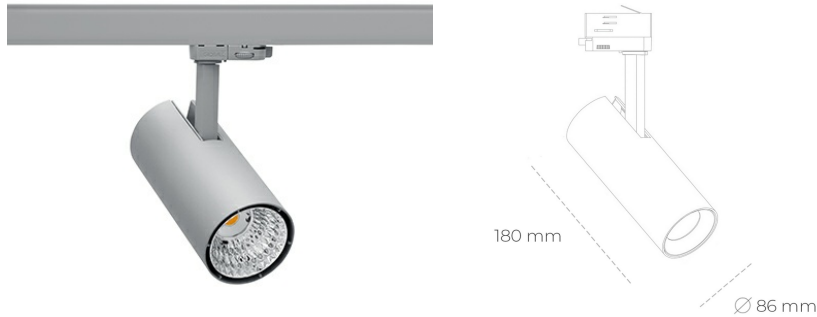

SPOTLIGHT LIDER D MINIS 820 27W 60° GREY MEAT PINK ON/OFF

Article number: N006-K0001-VE820-H5-M60-ZE51_700-S2-AA1

LED	COB
Light colour	2000 [K] MEAT PINK
CRI	80
Led chip flux	2349 [lm]
Luminous flux	2114 [lm]
System power	27 [W]
Luminaire Efficiency	78 [lm/W]
Beam angle	60°
Controller	ON/OFF
MacAdam	3 SDCM

Spotlight LED

Compact track mounted LED spotlight. Aluminium housing. Ceiling base installation possible. Available in white, black and grey. Any RAL palette colour available on enquiry. Reflector beams available: 15°, 23°, 38°, 45° and 60°. Maximum power is 23W.

LUMINAIRE

Weight	0,81 [kg]
Protection rating IP , IK , class	IP 20, IK 1,
Luminaire colour	GREY
Cover	Plastic
Operating voltage	220-240V 50-60Hz

Note: All data are typical values. Tolerance of measurements +/-10% System features may change with product improvements due to technical advances.