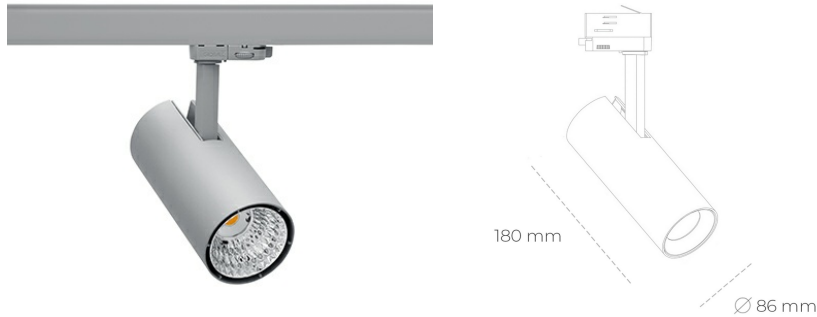

SPOTLIGHT LIDER D MINIS 820 23W 15° GREY MEAT PINK ON/OFF

Article number: N006-K0001-VE820-H5-M15-ZE51_600-S2-AA1

LED	COB
Light colour	2000 [K] MEAT PINK
CRI	80
Led chip flux	2013 [lm]
Luminous flux	1811 [lm]
System power	23 [W]
Luminaire Efficiency	79 [lm/W]
Beam angle	15°
Controller	ON/OFF
MacAdam	3 SDCM

Spotlight LED

Compact track mounted LED spotlight. Aluminium housing. Ceiling base installation possible. Available in white, black and grey. Any RAL palette colour available on enquiry. Reflector beams available: 15°, 23°, 38°, 45° and 60°. Maximum power is 23W.

LUMINAIRE

Weight	0,81 [kg]
Protection rating IP , IK , class	IP 20, IK 1,
Luminaire colour	GREY
Cover	Plastic
Operating voltage	220-240V 50-60Hz

Note: All data are typical values. Tolerance of measurements +/-10% System features may change with product improvements due to technical advances.