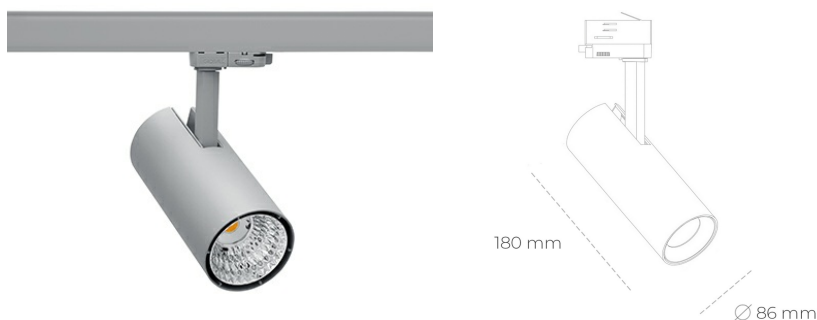

SPOTLIGHT LIDER D MINIS 940 27W 45° GREY | ON/OFF

Article number: N006-K0001-RF940-H5-M45-ZE51_700-S2-AA1

LED	COB
Light colour	4000 [K]
CRI	90
Led chip flux	3383 [lm]
Luminous flux	3044 [lm]
System power	27 [W]
Luminaire Efficiency	113 [lm/W]
Beam angle	45°
Controller	ON/OFF
MacAdam	3 SDCM

Spotlight LED

Compact track mounted LED spotlight. Aluminium housing. Ceiling base installation possible. Available in white, black and grey. Any RAL palette colour available on enquiry. Reflector beams available: 15°, 23°, 38°, 45° and 60°. Maximum power is 23W.

LUMINAIRE

Weight	0,81 [kg]
Protection rating IP , IK , class	IP 20, IK 1,
Luminaire colour	GREY
Cover	Plastic
Operating voltage	220-240V 50-60Hz

Note: All data are typical values. Tolerance of measurements +/-10% System features may change with product improvements due to technical advances.