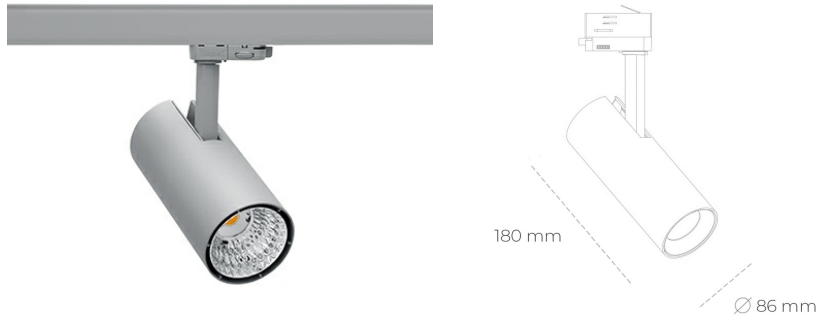

SPOTLIGHT LIDER D MINIS 940 27W 15° GREY | ON/OFF

Article number: N006-K0001-RF940-H5-M15-ZE51_700-S2-AA1

LED	COB
Light colour	4000 [K]
CRI	90
Led chip flux	3383 [lm]
Luminous flux	3044 [lm]
System power	27 [W]
Luminaire Efficiency	113 [lm/W]
Beam angle	15°
Controller	ON/OFF
MacAdam	3 SDCM

Spotlight LED

Compact track mounted LED spotlight. Aluminium housing. Ceiling base installation possible. Available in white, black and grey. Any RAL palette colour available on enquiry. Reflector beams available: 15°, 23°, 38°, 45° and 60°. Maximum power is 23W.

LUMINAIRE

Weight	0,81 [kg]
Protection rating IP , IK , class	IP 20, IK 1,
Luminaire colour	GREY
Cover	Plastic
Operating voltage	220-240V 50-60Hz

Note: All data are typical values. Tolerance of measurements +/-10% System features may change with product improvements due to technical advances.