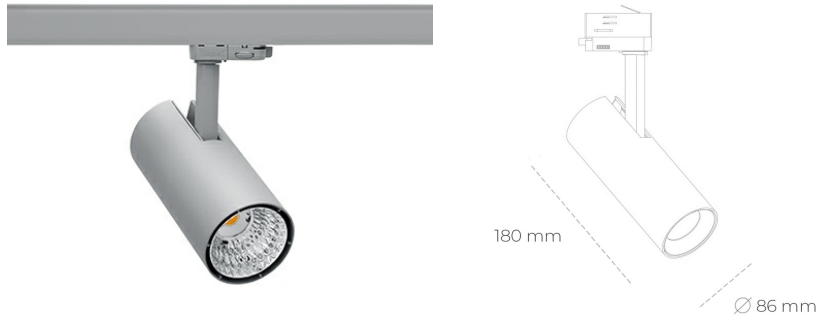

SPOTLIGHT LIDER D MINIS 930 27W 60° GREY | ON/OFF

Article number: N006-K0001-RF930-H5-M60-ZE51_700-S2-AA1

LED	COB
Light colour	3000 [K]
CRI	90
Led chip flux	3227 [lm]
Luminous flux	2904 [lm]
System power	27 [W]
Luminaire Efficiency	108 [lm/W]
Beam angle	60°
Controller	ON/OFF
MacAdam	3 SDCM

Spotlight LED

Compact track mounted LED spotlight. Aluminium housing. Ceiling base installation possible. Available in white, black and grey. Any RAL palette colour available on enquiry. Reflector beams available: 15°, 23°, 38°, 45° and 60°. Maximum power is 23W.

LUMINAIRE

Weight	0,81 [kg]
Protection rating IP , IK , class	IP 20, IK 1,
Luminaire colour	GREY
Cover	Plastic
Operating voltage	220-240V 50-60Hz

Note: All data are typical values. Tolerance of measurements +/-10% System features may change with product improvements due to technical advances.