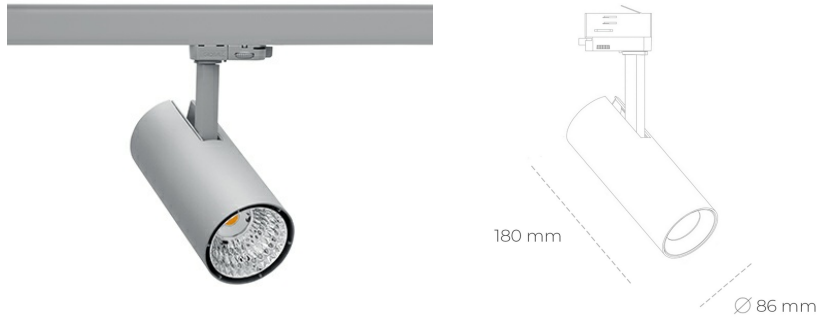

SPOTLIGHT LIDER D MINIS 930 27W 38° GREY | ON/OFF

Article number: N006-K0001-RF930-H5-M38-ZE51_700-S2-AA1

LED	COB
Light colour	3000 [K]
CRI	90
Led chip flux	3227 [lm]
Luminous flux	2904 [lm]
System power	27 [W]
Luminaire Efficiency	108 [lm/W]
Beam angle	38°
Controller	ON/OFF
MacAdam	3 SDCM

Spotlight LED

Compact track mounted LED spotlight. Aluminium housing. Ceiling base installation possible. Available in white, black and grey. Any RAL palette colour available on enquiry. Reflector beams available: 15°, 23°, 38°, 45° and 60°. Maximum power is 23W.

LUMINAIRE

Weight	0,81 [kg]
Protection rating IP , IK , class	IP 20, IK 1,
Luminaire colour	GREY
Cover	Plastic
Operating voltage	220-240V 50-60Hz

Note: All data are typical values. Tolerance of measurements +/-10% System features may change with product improvements due to technical advances.