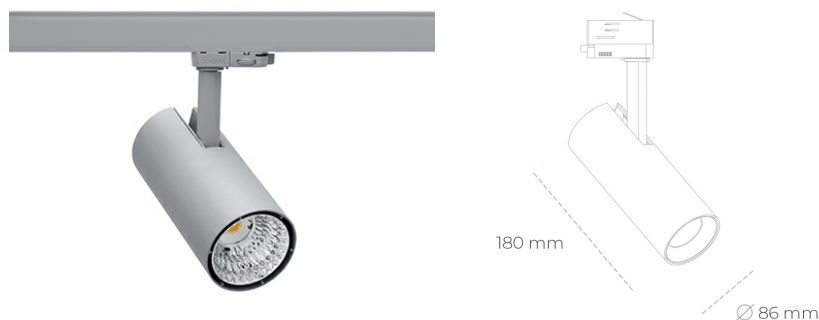

SPOTLIGHT LIDER D MINIS 840 21W 15° GREY | ON/OFF

Article number: N006-K0001-RF840-H5-M15-ZE51_550-S2-AA1

LED	COB
Light colour	4000 [K]
CRI	80
Led chip flux	3122 [lm]
Luminous flux	2809 [lm]
System power	21 [W]
Luminaire Efficiency	134 [lm/W]
Beam angle	15°
Controller	ON/OFF
MacAdam	3 SDCM

Spotlight LED

Compact track mounted LED spotlight. Aluminium housing. Ceiling base installation possible. Available in white, black and grey. Any RAL palette colour available on enquiry. Reflector beams available: 15°, 23°, 38°, 45° and 60°. Maximum power is 23W.

LUMINAIRE

Weight	0,81 [kg]
Protection rating IP , IK , class	IP 20, IK 1,
Luminaire colour	GREY
Cover	Plastic
Operating voltage	220-240V 50-60Hz

Note: All data are typical values. Tolerance of measurements +/-10% System features may change with product improvements due to technical advances.