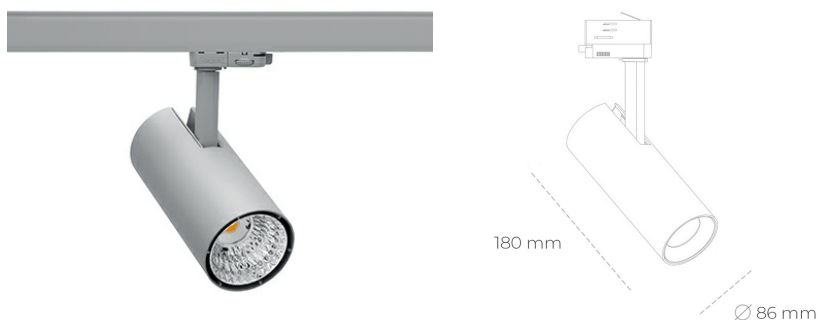

SPOTLIGHT LIDER D MINIS 835 21W 23° GREY | ON/OFF

Article number: N006-K0001-RF835-H5-M23-ZE51_550-S2-AA1

LED	COB
Light colour	3500 [K]
CRI	80
Led chip flux	3061 [lm]
Luminous flux	2754 [lm]
System power	21 [W]
Luminaire Efficiency	131 [lm/W]
Beam angle	23°
Controller	ON/OFF
MacAdam	3 SDCM

Spotlight LED

Compact track mounted LED spotlight. Aluminium housing. Ceiling base installation possible. Available in white, black and grey. Any RAL palette colour available on enquiry. Reflector beams available: 15°, 23°, 38°, 45° and 60°. Maximum power is 23W.

LUMINAIRE

Weight	0,81 [kg]
Protection rating IP , IK , class	IP 20, IK 1,
Luminaire colour	GREY
Cover	Plastic
Operating voltage	220-240V 50-60Hz

Note: All data are typical values. Tolerance of measurements +/-10% System features may change with product improvements due to technical advances.