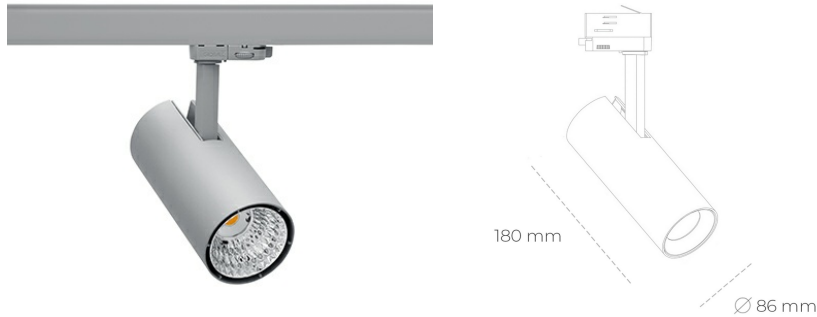

SPOTLIGHT LIDER D MINIS 830 10W 38° GREY | ON/OFF

Article number: N006-K0001-RF830-H5-M38-ZE61_250-S2-AA1

LED	COB
Light colour	3000 [K]
CRI	80
Led chip flux	1361 [lm]
Luminous flux	1224 [lm]
System power	10 [W]
Luminaire Efficiency	122 [lm/W]
Beam angle	38°
Controller	ON/OFF
MacAdam	3 SDCM

Spotlight LED

Compact track mounted LED spotlight. Aluminium housing. Ceiling base installation possible. Available in white, black and grey. Any RAL palette colour available on enquiry. Reflector beams available: 15°, 23°, 38°, 45° and 60°. Maximum power is 23W.

LUMINAIRE

Weight	0,81 [kg]
Protection rating IP , IK , class	IP 20, IK 1,
Luminaire colour	GREY
Cover	Plastic
Operating voltage	220-240V 50-60Hz

Note: All data are typical values. Tolerance of measurements +/-10% System features may change with product improvements due to technical advances.