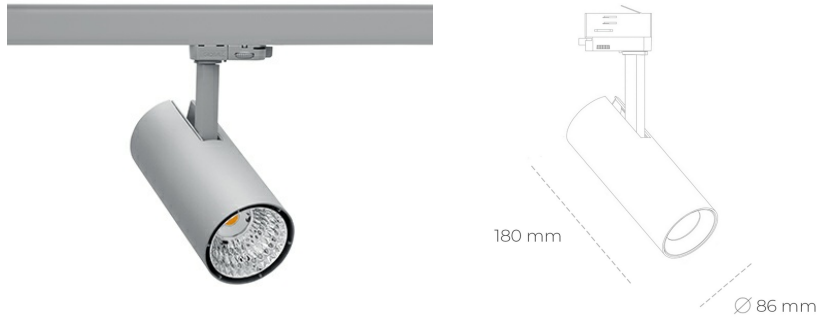

SPOTLIGHT LIDER D MINIS 827 19W 23° GREY | ON/OFF

Article number: N006-K0001-RF827-H5-M23-ZE51_500-S2-AA1

LED	COB
Light colour	2700 [K]
CRI	80
Led chip flux	2694 [lm]
Luminous flux	2424 [lm]
System power	19 [W]
Luminaire Efficiency	128 [lm/W]
Beam angle	23°
Controller	ON/OFF
MacAdam	3 SDCM

Spotlight LED

Compact track mounted LED spotlight. Aluminium housing. Ceiling base installation possible. Available in white, black and grey. Any RAL palette colour available on enquiry. Reflector beams available: 15°, 23°, 38°, 45° and 60°. Maximum power is 23W.

LUMINAIRE

Weight	0,81 [kg]
Protection rating IP , IK , class	IP 20, IK 1,
Luminaire colour	GREY
Cover	Plastic
Operating voltage	220-240V 50-60Hz

Note: All data are typical values. Tolerance of measurements +/-10% System features may change with product improvements due to technical advances.