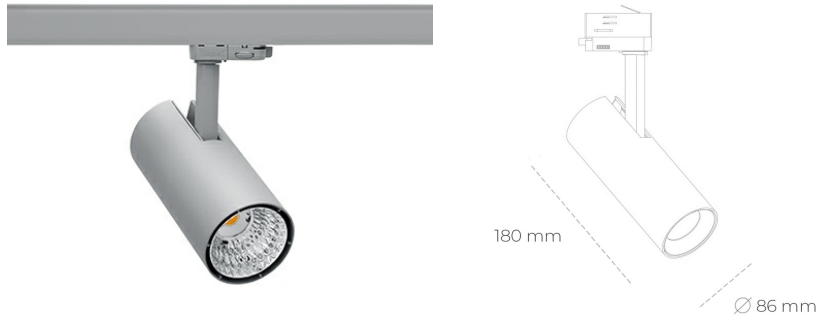

SPOTLIGHT LIDER D MINIS 940 14W 38° GREY PREMIUM WHITE ON/OFF

Article number: N006-K0001-PW940-HA-M38-ZE51_350-S2-AA1

LED	COB
Light colour	4000 [K] PREMIUM WHITE
CRI	90
Led chip flux	1887 [lm]
Luminous flux	1698 [lm]
System power	14 [W]
Luminaire Efficiency	121 [lm/W]
Beam angle	38°
Controller	ON/OFF
MacAdam	3 SDCM

Spotlight LED

Compact track mounted LED spotlight. Aluminium housing. Ceiling base installation possible. Available in white, black and grey. Any RAL palette colour available on enquiry. Reflector beams available: 15°, 23°, 38°, 45° and 60°. Maximum power is 23W.

LUMINAIRE

Weight	0,81 [kg]
Protection rating IP , IK , class	IP 20, IK 1,
Luminaire colour	GREY
Cover	Plastic
Operating voltage	220-240V 50-60Hz

Note: All data are typical values. Tolerance of measurements +/-10% System features may change with product improvements due to technical advances.