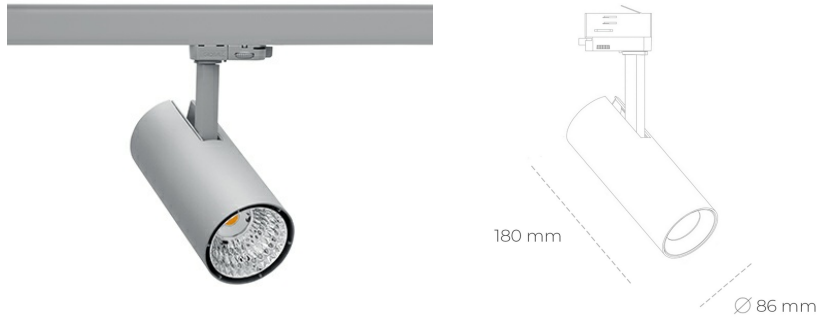

SPOTLIGHT LIDER D MINIS 940 21W 23° GREY PREMIUM WHITE ON/OFF

Article number: N006-K0001-PW940-HA-M23-ZE51_550-S2-AA1

LED	COB
Light colour	4000 [K] PREMIUM WHITE
CRI	90
Led chip flux	2912 [lm]
Luminous flux	2620 [lm]
System power	21 [W]
Luminaire Efficiency	125 [lm/W]
Beam angle	23°
Controller	ON/OFF
MacAdam	3 SDCM

Spotlight LED

Compact track mounted LED spotlight. Aluminium housing. Ceiling base installation possible. Available in white, black and grey. Any RAL palette colour available on enquiry. Reflector beams available: 15°, 23°, 38°, 45° and 60°. Maximum power is 23W.

LUMINAIRE

Weight	0,81 [kg]
Protection rating IP , IK , class	IP 20, IK 1,
Luminaire colour	GREY
Cover	Plastic
Operating voltage	220-240V 50-60Hz

Note: All data are typical values. Tolerance of measurements +/-10% System features may change with product improvements due to technical advances.