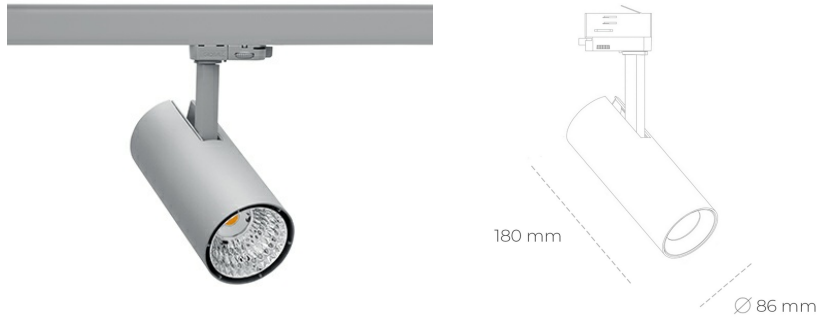

## SPOTLIGHT LIDER D MINIS 930 25W 45° GREY PREMIUM COLOR ON/OFF

Article number: N006-K0001-PC930-HA-M45-ZE51\_650-S2-AA1

LED	COB
Light colour	3000 [K] PREMIUM COLOR
CRI	90
Led chip flux	2776 [lm]
Luminous flux	2498 [lm]
System power	25 [W]
Luminaire Efficiency	100 [lm/W]
Beam angle	45°
Controller	ON/OFF
MacAdam	3 SDCM

### Spotlight LED

Compact track mounted LED spotlight. Aluminium housing. Ceiling base installation possible. Available in white, black and grey. Any RAL palette colour available on enquiry. Reflector beams available: 15°, 23°, 38°, 45° and 60°. Maximum power is 23W.

### LUMINAIRE

Weight	0,81 [kg]
Protection rating IP , IK , class	IP 20, IK 1,
Luminaire colour	GREY
Cover	Plastic
Operating voltage	220-240V 50-60Hz

Note: All data are typical values. Tolerance of measurements +/-10% System features may change with product improvements due to technical advances.