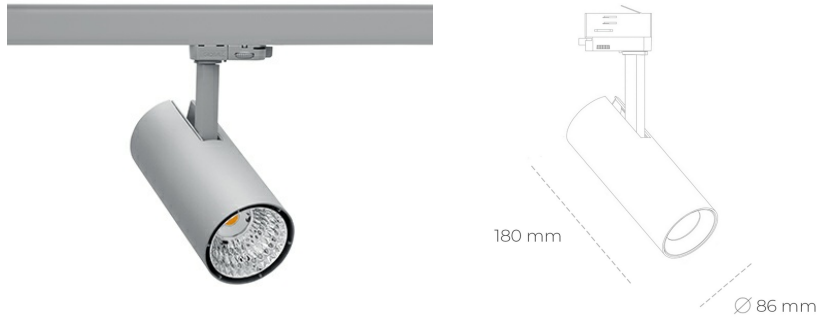

SPOTLIGHT LIDER D MINIS 930 11W 15° GREY PREMIUM COLOR ON/OFF

Article number: N006-K0001-PC930-HA-M15-ZE61_250-S2-AA1

LED	COB
Light colour	3000 [K] PREMIUM COLOR
CRI	90
Led chip flux	1145 [lm]
Luminous flux	1030 [lm]
System power	11 [W]
Luminaire Efficiency	94 [lm/W]
Beam angle	15°
Controller	ON/OFF
MacAdam	3 SDCM

Spotlight LED

Compact track mounted LED spotlight. Aluminium housing. Ceiling base installation possible. Available in white, black and grey. Any RAL palette colour available on enquiry. Reflector beams available: 15°, 23°, 38°, 45° and 60°. Maximum power is 23W.

LUMINAIRE

Weight	0,81 [kg]
Protection rating IP , IK , class	IP 20, IK 1,
Luminaire colour	GREY
Cover	Plastic
Operating voltage	220-240V 50-60Hz

Note: All data are typical values. Tolerance of measurements +/-10% System features may change with product improvements due to technical advances.