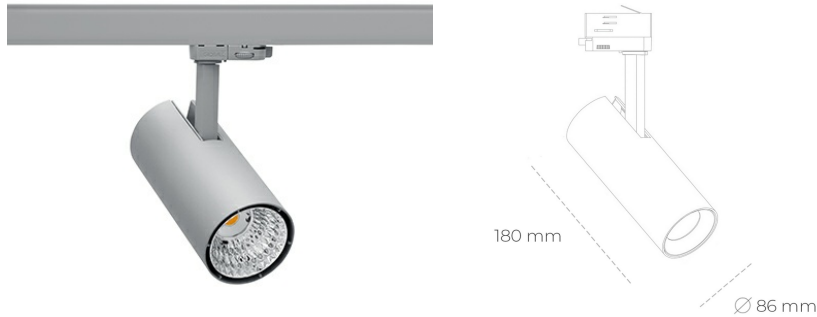

SPOTLIGHT LIDER D MINIS 930 10W 45° GREY CRI97 ON/OFF

LED	COB
Light colour	3000 [K] CRI97
CRI	90
Led chip flux	1144 [lm]
Luminous flux	1029 [lm]
System power	10 [W]
Luminaire Efficiency	103 [lm/W]
Beam angle	45°
Controller	ON/OFF
MacAdam	3 SDCM

Spotlight LED

Compact track mounted LED spotlight. Aluminium housing. Ceiling base installation possible. Available in white, black and grey. Any RAL palette colour available on enquiry. Reflector beams available: 15°, 23°, 38°, 45° and 60°. Maximum power is 23W.

LUMINAIRE

Weight	0,81 [kg]
Protection rating IP , IK , class	IP 20, IK 1,
Luminaire colour	GREY
Cover	Plastic
Operating voltage	220-240V 50-60Hz

Note: All data are typical values. Tolerance of measurements +/-10% System features may change with product improvements due to technical advances.

OPTIONS

RAL colours on inquiry, honeycomb louver on inquiry , Casambi on inquiry, DALI on inquiry, Phase-cut dimming on inquiry.

Generated: 16.07.2024

+48 32 388 80 00

www.corra.pl
cora@corra.pl

Street: Ignatza Hakuby 18
41-914 Bytom, Polska