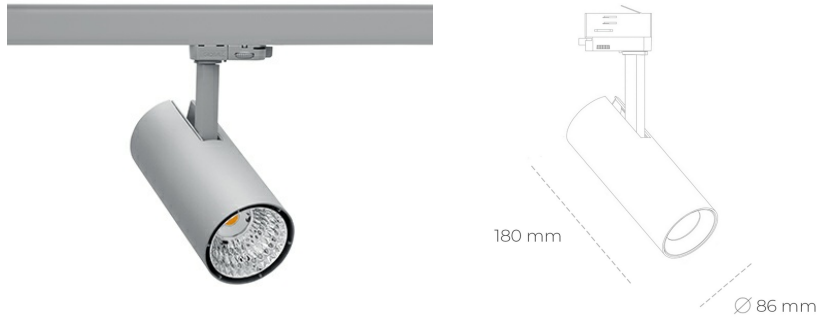

SPOTLIGHT LIDER D MINIS 935 20W 15° GREY PREMIUM WHITE ON/OFF

Article number: N006-K0001-HE935-HA-M15-ZE51_500-S2-AA1

LED	COB
Light colour	3500 [K] PREMIUM WHITE
CRI	90
Led chip flux	2973 [lm]
Luminous flux	2675 [lm]
System power	20 [W]
Luminaire Efficiency	134 [lm/W]
Beam angle	15°
Controller	ON/OFF
MacAdam	3 SDCM

Spotlight LED

Compact track mounted LED spotlight. Aluminium housing. Ceiling base installation possible. Available in white, black and grey. Any RAL palette colour available on enquiry. Reflector beams available: 15°, 23°, 38°, 45° and 60°. Maximum power is 23W.

LUMINAIRE

Weight	0,81 [kg]
Protection rating IP , IK , class	IP 20, IK 1,
Luminaire colour	GREY
Cover	Plastic
Operating voltage	220-240V 50-60Hz

Note: All data are typical values. Tolerance of measurements +/-10% System features may change with product improvements due to technical advances.